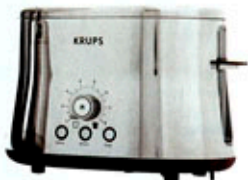

#### FAN CLUB

The Next Generation Europa collection from Zephyr includes this understated stainless steel Modena island range hood (\$1,889) outfitted with glass panels and LED lightbulbs and boasting a whisper-quiet extractor. It measures 36" w. x 32" h. x 27.5" d.; a 42"-wide version is also available. 888-890-8368; [zephyronline.com](http://zephyronline.com)

#### RINSE AGENT

Fashioned from durable, highly reflective stainless steel, the 18"-square, 7"-deep Baciflore Entertainment single-basin sink (\$2,945) makes a compact addition to a bar or wine room. Designed by Mick de Giulio for Kallista, it has a hand-hammered surface that gives it a gently glittering look. 888-452-5547; [kallista.com](http://kallista.com)

#### VANITY FAIR

Renowned mosaic maker Bisazza has launched its first bath line, working with Spanish designer Jaime Hayón. Among the offerings is this combination sink and vanity, which features an elegant metal frame, marble top, and attached mirror. Shown in white ceramic and glossy copper, it is also available in black ceramic and chrome and can be ordered with a second sink. It measures 78" h. x 61" w. x 24" d. and costs \$6,961. 212-334-7130; [bisazza.bagno.com](http://bisazza.bagno.com)

#### BREAKFAST BRIGADE

With their shimmery surfaces and wood trim, the stainless steel appliances in Krups's Silver Art Collection are updated takes on kitchen classics. The line includes a 10-cup coffee-maker (\$149) and a toaster with two extrawide slots (\$99). 800-526-5377; [krupsusa.com](http://krupsusa.com)