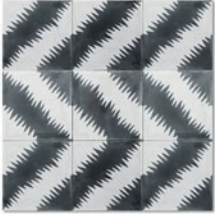

BAGUETTE

COLORS Milk
SIZE 30.5 x 6 cm
TILES / BOX 42
SQF / BOX 0.77
WEIGHT / BOX 25 Kg

HEX PLAIN

COLORS Indigo
SIZE 23 x 20 cm
TILES / BOX 18
SQM / BOX 0.62
WEIGHT / BOX 17 Kg

HEX STAR

COLORS Indigo, Milk
SIZE 23 x 20 cm
TILES / BOX 18
SQM / BOX 0.62
WEIGHT / BOX 17 Kg

HEX KNOT

COLORS Dove, Milk
SIZE 23 x 20 cm
TILES / BOX 18
SQM / BOX 0.62
WEIGHT / BOX 17 Kg

ENVELOPE A + B

COLORS Marine, Milk
SIZE 20 x 20 cm
TILES / BOX 18
SQM / BOX 0.72
WEIGHT / BOX 20 Kg

EUROPEAN STOCK

ZIGZAG ON FOUR

COLORS Kohl, Milk
SIZE 20 x 20 cm
TILES / BOX 18
SQM / BOX 0.72
WEIGHT / BOX 20 Kg

BACKGAMMON

COLORS Kohl, Milk
SIZE 30.48 x 20.32 cm
TILES / BOX 14
SQM / BOX 0.867
WEIGHT / BOX 29 Kg

BACKGAMMON

COLORS Indigo, Milk
SIZE 30.48 x 20.32 cm
TILES / BOX 14
SQM / BOX 0.867
WEIGHT / BOX 29 Kg

HEX ARTICHOKE

COLORS Kohl, Milk
SIZE 30 x 20 cm
TILES / BOX 14
SQM / BOX 0.70
WEIGHT / BOX 25 Kg

DIAMOND CHEVRON