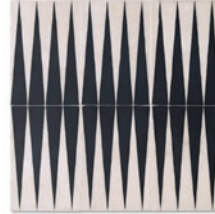

BAGUETTE

COLORS Milk
SIZE 30.5 x 6 cm
TILES / BOX 42
SQF / BOX 0.77
WEIGHT / BOX 25 Kg

HEX PLAIN

COLORS Indigo
SIZE 23 x 20 cm
TILES / BOX 18
SQM / BOX 0.62
WEIGHT / BOX 17 Kg

HEX STAR

COLORS Indigo, Milk
SIZE 23 x 20 cm
TILES / BOX 18
SQM / BOX 0.62
WEIGHT / BOX 17 Kg

HEX KNOT

COLORS Dove, Milk
SIZE 23 x 20 cm
TILES / BOX 18
SQM / BOX 0.62
WEIGHT / BOX 17 Kg

ENVELOPE A + B

COLORS Marine, Milk
SIZE 20 x 20 cm
TILES / BOX 18
SQM / BOX 0.72
WEIGHT / BOX 20 Kg

EUROPEAN STOCK

ZIGZAG ON FOUR

COLORS Kohl, Milk
SIZE 20 x 20 cm
TILES / BOX 18
SQM / BOX 0.72
WEIGHT / BOX 20 Kg

BACKGAMMON

COLORS Kohl, Milk
SIZE 30.48 x 20.32 cm
TILES / BOX 14
SQM / BOX 0.867
WEIGHT / BOX 29 Kg

BACKGAMMON

COLORS Indigo, Milk
SIZE 30.48 x 20.32 cm
TILES / BOX 14
SQM / BOX 0.867
WEIGHT / BOX 29 Kg

HEX ARTICHOKE

COLORS Kohl, Milk
SIZE 30 x 20 cm
TILES / BOX 14
SQM / BOX 0.70
WEIGHT / BOX 25 Kg

DIAMOND CHEVRON