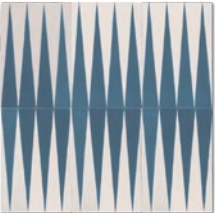

BAGUETTE

COLORS Milk
SIZE 30.5 x 6 cm
TILES / BOX 42
SQF / BOX 0.77
WEIGHT / BOX 25 Kg

HEX PLAIN

COLORS Indigo
SIZE 23 x 20 cm
TILES / BOX 18
SQM / BOX 0.62
WEIGHT / BOX 17 Kg

HEX STAR

COLORS Indigo, Milk
SIZE 23 x 20 cm
TILES / BOX 18
SQM / BOX 0.62
WEIGHT / BOX 17 Kg

HEX KNOT

COLORS Dove, Milk
SIZE 23 x 20 cm
TILES / BOX 18
SQM / BOX 0.62
WEIGHT / BOX 17 Kg

ENVELOPE A + B

COLORS Marine, Milk
SIZE 20 x 20 cm
TILES / BOX 18
SQM / BOX 0.72
WEIGHT / BOX 20 Kg

EUROPEAN STOCK

ZIGZAG ON FOUR

COLORS Kohl, Milk
SIZE 20 x 20 cm
TILES / BOX 18
SQM / BOX 0.72
WEIGHT / BOX 20 Kg

BACKGAMMON

COLORS Kohl, Milk
SIZE 30.48 x 20.32 cm
TILES / BOX 14
SQM / BOX 0.867
WEIGHT / BOX 29 Kg

BACKGAMMON