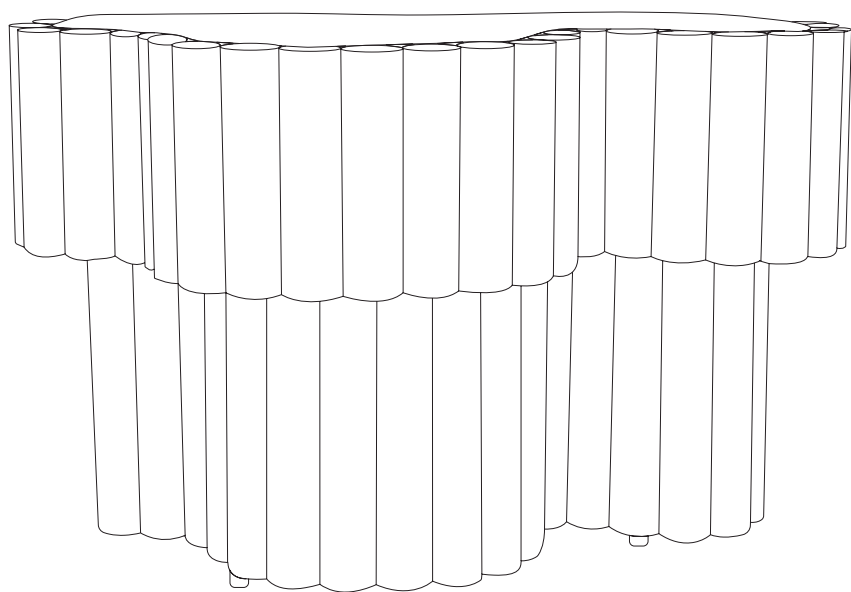

FRONT VIEW

60 cm / 23.6"

SIDE VIEW

35 cm / 13.7"

37 cm / 14.5"(H)

CANELÉ LAMP

TABLE LAMP

CHARACTERISTICS

MATERIALS:
Brass, Acrylic diffuser

INPUT:
110-240 V

METAL FINISH:
Polished, Burnished or Blackened

PROTECTION SIGN:
IP 20

DIMENSIONS:
60 cm x 35 cm x 37 cm(H)
23.6" x 13.7" x 14.5"(H)

ELECTRICAL CLASS:
Class 2

OPERATING TEMPERATURE:
-30 ~ +70°C

WEIGHT:
11 kg

CERTIFICATION:
CE (Pending)

LIGHT:
7 x E27, 7W LED Max
2700 K, >90 CRI (recommended)
No Bulbs Supplied

SHIPPING DIMENSIONS:
71 cm x 50 cm x 50 cm(H)
27.9" x 19.6" x 19.6"(H)

CORDSET LENGTH:
200 cm (78.8") with black flex
and inline power switch

SHIPPING WEIGHT:
24.5 kg